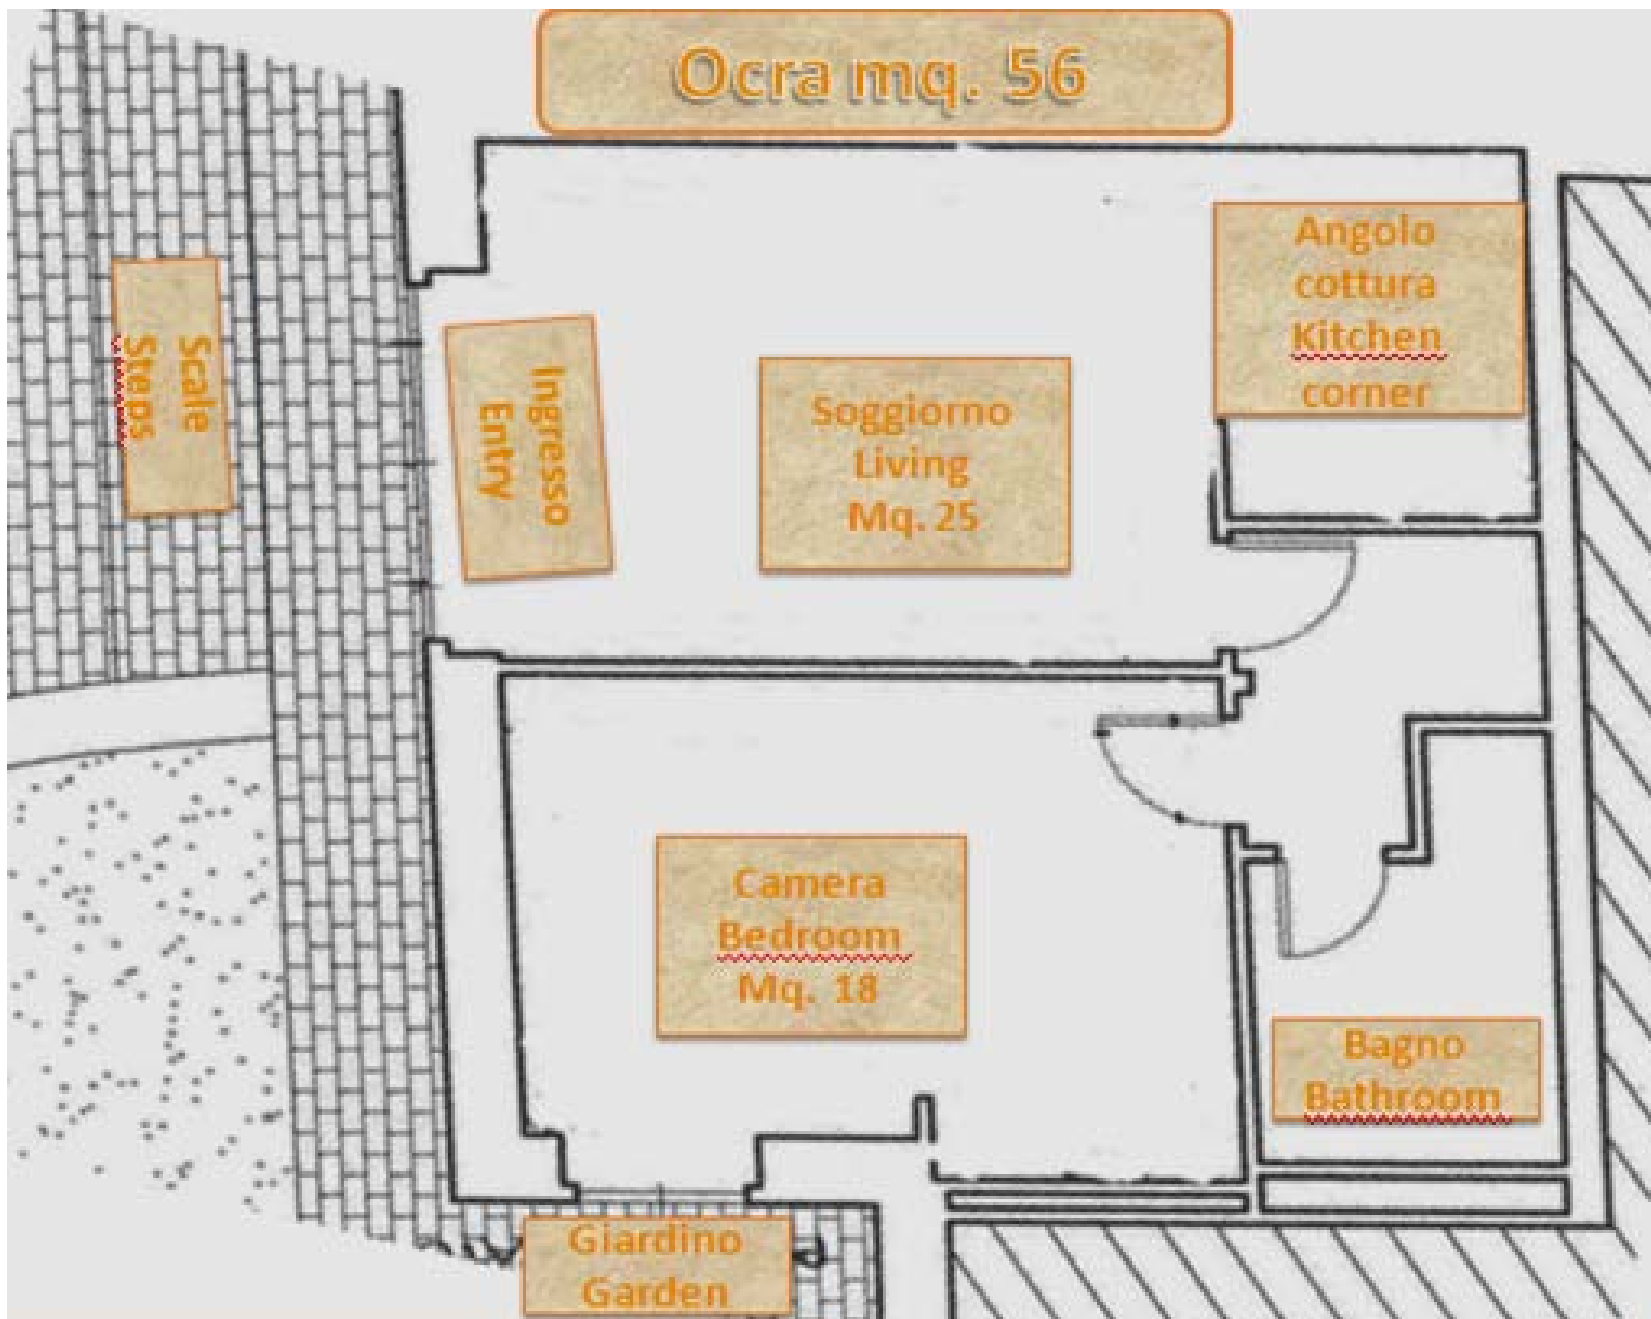

San Fedele - SP 101 Km. 4.7 - Montalbucco, 132 - I 53100 SIENA - www.sanfedelealloggi.it