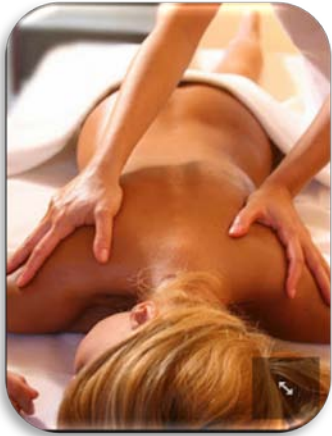

AGREEMENTS WITH SPA AND WELLNESS

San Fedele has an agreement with the Spas in Rapolano Terme and in Petriolo. The distance from the three plants is about 30 km (half an hour by car).

Terme "Antica Querciolaia" e "Petriolo" :

daily entrance to the swimming pool area just 9 euro presenting to our reception ticket and a 10% discount on treatments at the wellness center.

Terme "San Giovanni":

daily entrance to the swimming pool area just 10 euro presenting our ticket to the reception.